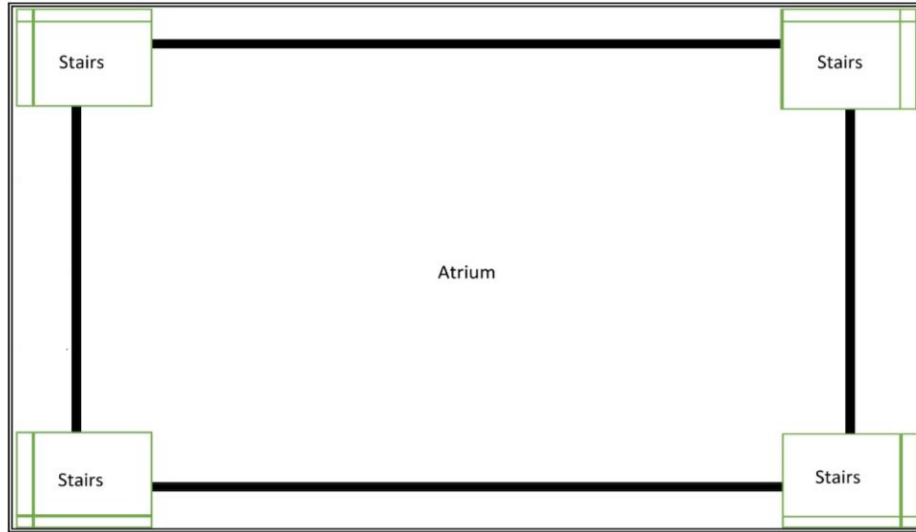

CINNAMON GRAND COLOMBO - ATRIUM LOBBY

ROOM NAME	ROOM DIMENSIONS LENGTH X WIDTH X HEIGHT (METERS)	AREA SQM	      						
			BANQUET	COCKTAIL	THEATRE	CLASSROOM	CONFERENCE	U-SHAPE	TRADE SHOW
SEATING CAPACITY (PRE-COVID-19)									
ATRIUM LOBBY	25 x 16.46	411.58	250	300	350	250	250	100	22
NOTE* ASSUMED BASED ON 1M DISTANCING BETWEEN OCCUPANTS									
ATRIUM LOBBY	25 x 16.46	411.58	174	190	121	110	120	60	22