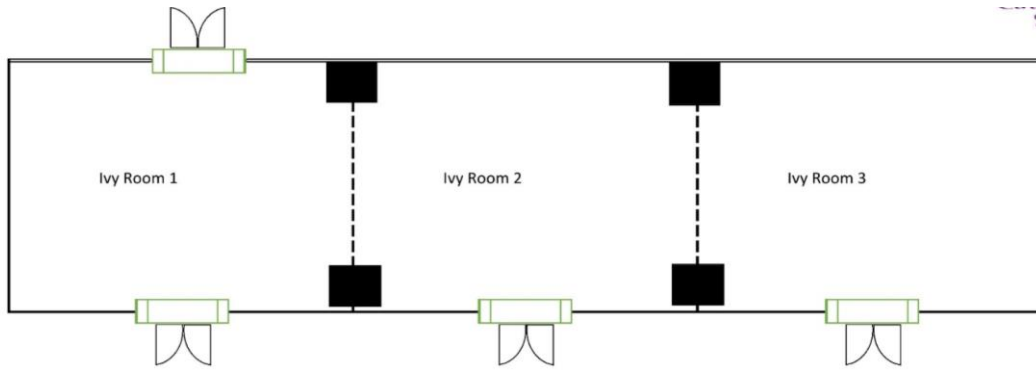

**CINNAMON GRAND COLOMBO - IVY ROOM**

Ivy Room - 23.9 x 8.84  
 Ivy room 1 - 7.96 x 8.84  
 Ivy room 2 - 7.96 x 8.84  
 Ivy room 3 - 7.96 x 8.84

ROOM NAME	ROOM DIMENSIONS		AREA SQM	BANQUET	COCKTAIL	THEATRE	CLASSROOM	CONFERENCE	U-SHAPE	TRADE SHOW
	LENGTH X WIDTH X HEIGHT (METERS)									
SEATING CAPACITY (PRE COVID-19)										
IVY ROOM (A + B + C)	23.9 x 8.84		211.31	100	150	160	80	100	40	-
NOTE* ASSUMED BASED ON 1M DISTANCING BETWEEN OCCUPANTS										
IVY ROOM (A + B + C)	23.9 x 8.84		211.31	60	80	65	44	60	26	-