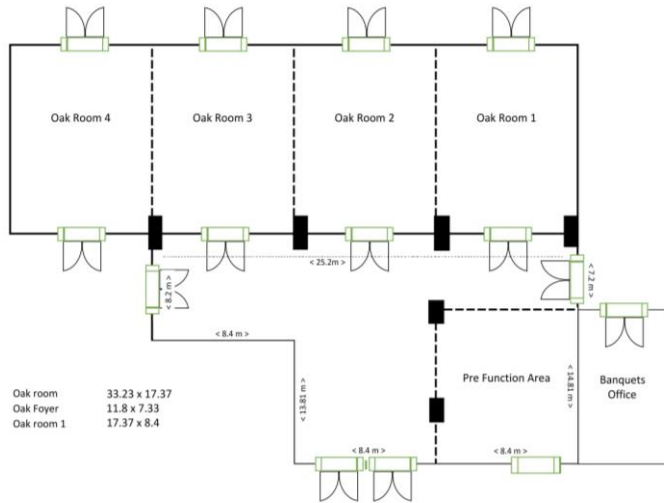

CINNAMON GRAND COLOMBO - OAK ROOM

ROOM NAME	ROOM DIMENSIONS LENGTH X WIDTH X HEIGHT (METERS)	AREA SQM	BANQUET	COCKTAIL	THEATRE	CLASSROOM	CONFERENCE	U-SHAPE	TRADE SHOW
SEATING CAPACITY (PRE-COVID-19)									
OAK ROOM (1+2+3+4)	33.23 x 17.37 x 3.65	577.47	500	700	660	260	500	125	36
OAK ROOM (1+2+3+4) & PRE-FUNCTION		(577.47)+ (438.65)		1000					
NOTE* ASSUMED BASED ON 1M DISTANCING BETWEEN OCCUPANTS									
OAK ROOM (1+2+3+4)	33.23 x 17.37 x 3.65	577.47	270	300	187	160	270	60	36
OAK ROOM (1+2+3+4) & PRE-FUNCTION		(577.47)+ (438.65)		526					