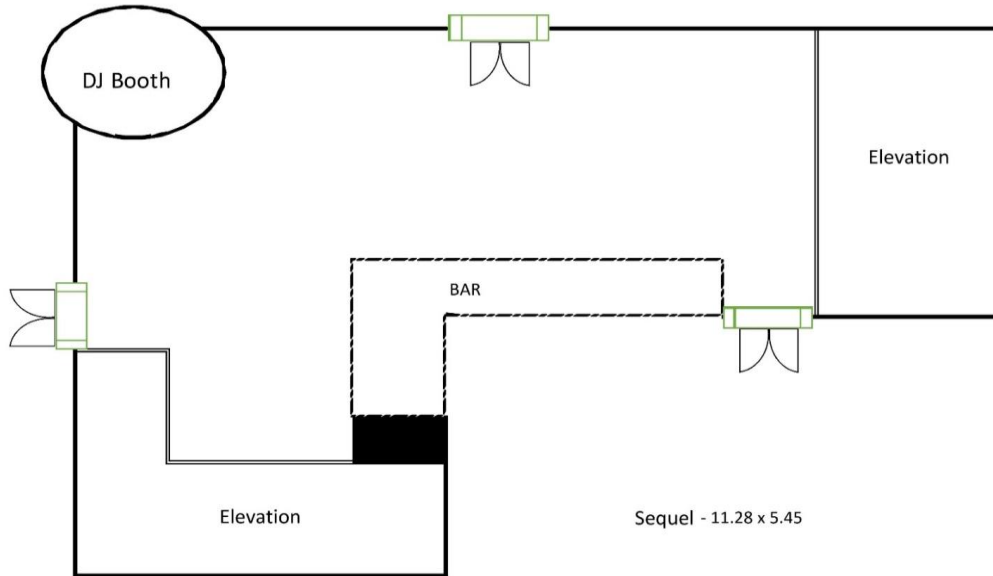

CINNAMON GRAND COLOMBO - SEQUEL ROOM

ROOM NAME	ROOM DIMENSIONS LENGTH X WIDTH X HEIGHT (METERS)	AREA SQM	BANQUET	COCKTAIL	THEATRE	CLASSROOM	CONFERENCE	U-SHAPE	TRADE SHOW
SEATING CAPACITY (PRE-COVID-19)									
SEQUEL ROOM	11.28 x 5.45	61.55	50	60	50	30	50	25	-
NOTE* ASSUMED BASED ON 1M DISTANCING BETWEEN OCCUPANTS									
SEQUEL ROOM	11.28 x 5.45	61.55	18	36	27	24	18	15	-